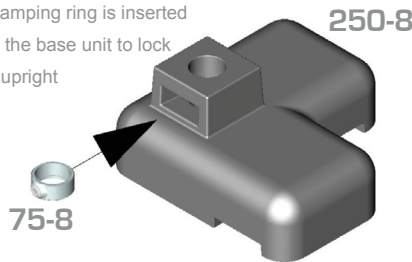

### Skylight Fall Protection

- Constructed of rigid galvanized pipe
- Does not block light
- Simple customization

**Fig. 1**

Kee Dome is 8' x8' model shown

**Fig. 2**

A clamping ring is inserted into the base unit to lock the upright