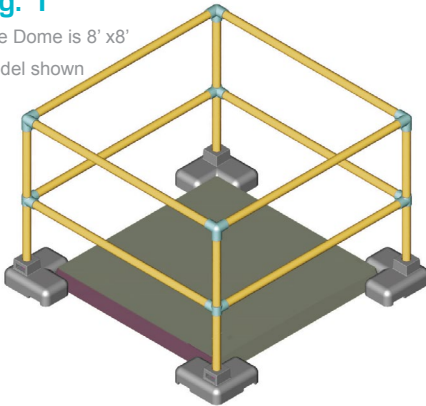

CSI 077200  
May 2014

Independently tested to  
**OSHA Standard 29 CFR 1910.23**  
**Ontario OHS Act**  
**Meets ANSI & CSA Standards**

skylight guard rail system,  
fits skylights, roof lights, and  
dome lights with curbs

## The Safety Solution for Skylights

Our freestanding KEE DOME system does not penetrate the roof membrane. The heavy duty rubber base keeps the safety railing in place. KEE DOME uses industry leading KEE KLAMP components which are galvanized, making the system long lasting and virtually maintenance free. KEE DOME has been independently tested to OSHA Standard 29 CFR 1910.23.

### Skylight Fall Protection

- Constructed of rigid galvanized pipe
- Does not block light
- Simple customization

**Fig. 1**

Kee Dome is 8' x8' model shown

**Fig. 2**

A clamping ring is inserted into the base unit to lock the upright

### Configuration

KEE DOME includes upright posts, horizontal rails, and specialized corner connectors or "feet" made of recycled PVC. The upright posts are locked into position within the base units using clamping rings. The resulting structure is safety compliant, remains completely free-standing, and eliminates the risk of damage to the roof membrane.